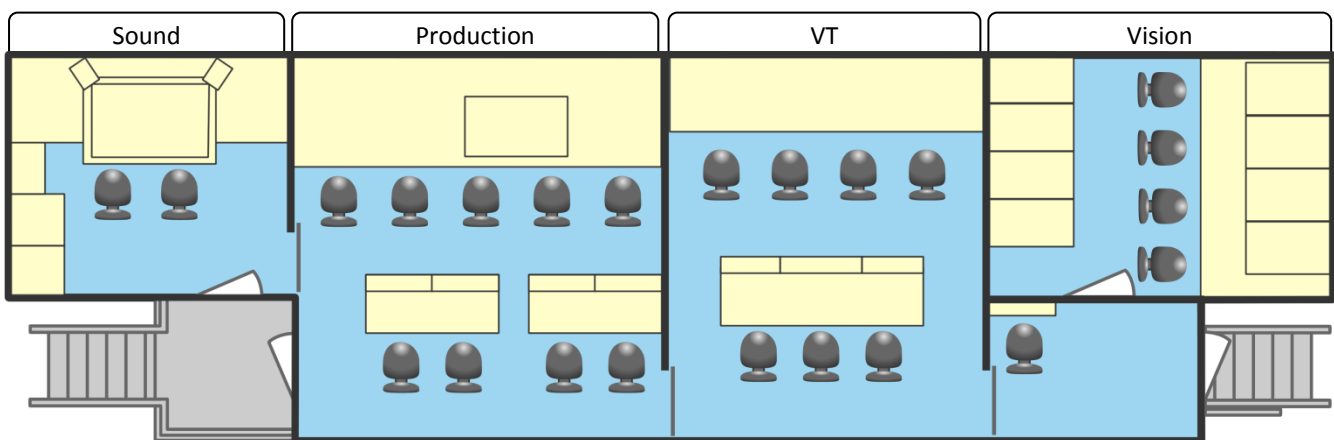

OB14 – Single “super-expand”

Unit Summary

OB14 is a powerful new truck designed to provide optimum internal space and yet cope with venues where access and/or parking are restricted. The truck features a single “super-expanding” side. The overall space within the unit compares favourably with our double-expanding side units.

Production and VT are located side-by-side, separated by a part-sliding partition system which allows for an open-plan arrangement when required. Both areas feature a very spacious two tier desk arrangement, with the rear tier lifted up above the front tier, for increased visibility. This is also the first OB truck in the UK to feature the new highly flexible Lawo audio mixing desk.

Layout Drawing

Technical Specifications

Chassis :	17.5 metres (54 ft 6) Long x 3.9 metres (12 ft 9) High x 2.4 metres (8 ft) Wide (expand in); articulated trailer with tractor unit. Self-levelling suspension system and super-wide expanding side
Weight:	21 tonnes gross (depending on configuration)
Power requirements:	2x125 Amp, Single phase supply at 240 volts, 50 Hz
Production	66x 10 inch preview monitors, 3x 24 inch PVW/TX monitors. Full UMD & Tallies. Sony MVS-8000G 4 bank vision mixer (3MEs plus Pv/Tx). Vision mixer slides left/right within desk. Desk also slides away from monitor stack. Comfortable seating for 9 production staff. Line of sight into Sound and VT. "On-air" transmission lights.
Vision/VT	Engineering area with 4 racking positions. Typically configured for 16 cameras (plus radio cameras). Evertz EMR 288 x 576 HD/SD video router. TSL Tallyman control system. LCD & CRT "final check" monitoring. VT "Tape Director" plus 6 VT operator positions in a two tier layout. 7 EVS/VT machines; plus a further 2 tape machines. DVD "client copy" recorders
Sound	Lawo MC2 66, Dolby 5.1 audio mixing desk 56 faders configurable for inputs and/or groups 88 mono mic/line inputs; 64 assignable analogue outputs 24 assignable AES inputs; 24 assignable AES outputs Compatible with VST server plug-ins Genelec HT210B 5.1 monitoring Lawo 8000x8000 AES router, Riedel Artist 128 digital talkback system